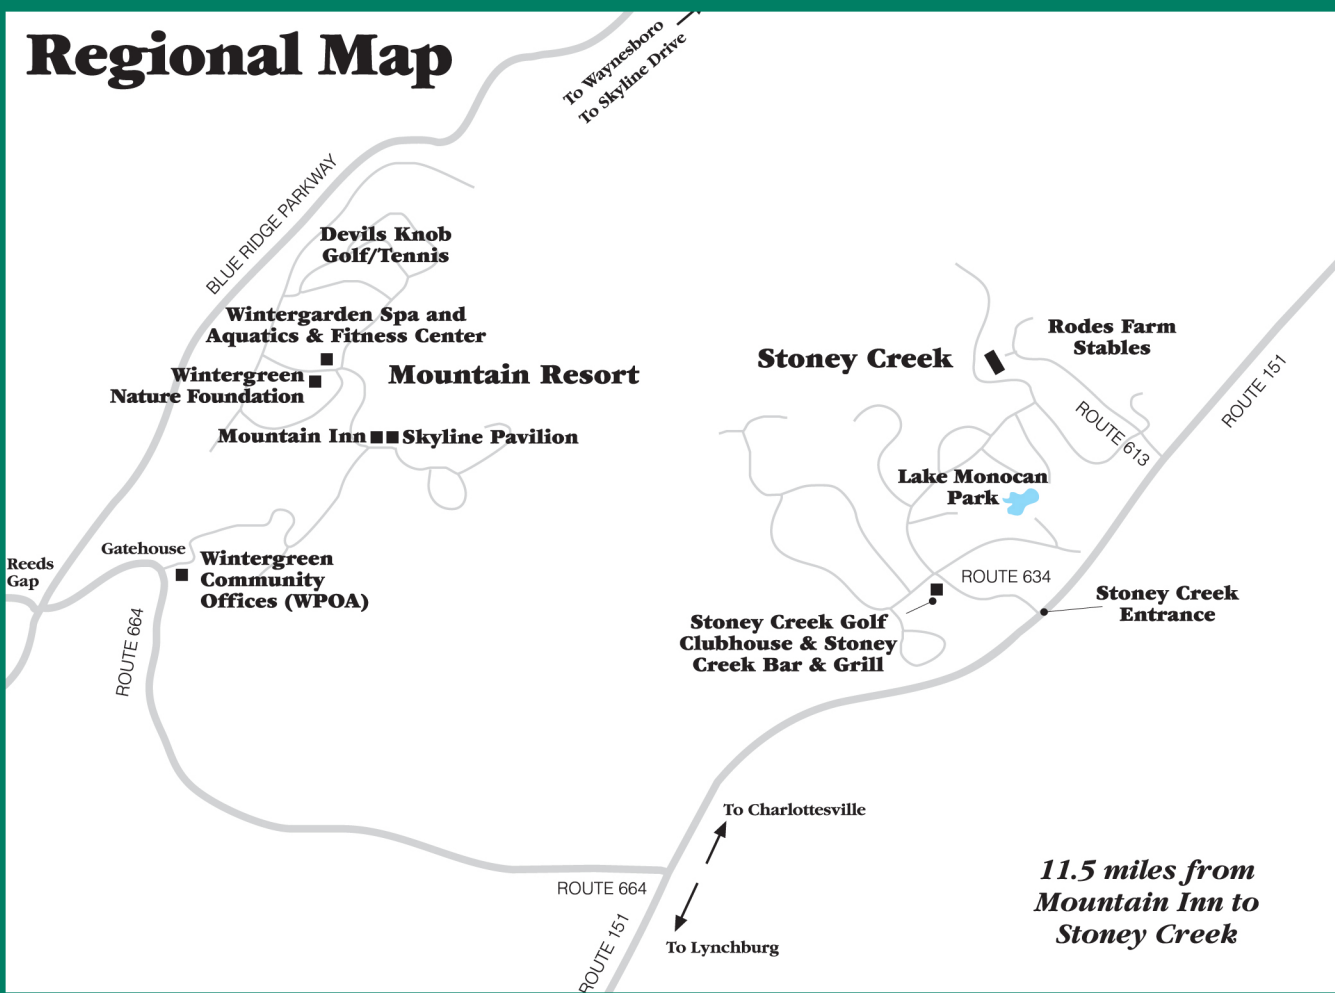

Regional Map

*11.5 miles from
Mountain Inn to
Stoney Creek*